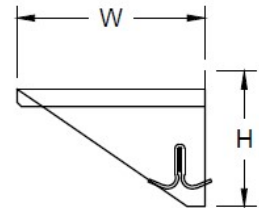

All wall mounted shelves are shipped knocked down. Shelves over 72” have 3 support brackets.

18 GA. 430 S/S SINGLE TIER TABLE MOUNTED SHELF					
MODEL NUMBER	OVERALL SIZE				
	WIDTH W	LENGTH L	HEIGHT H	WEIGHT	QTY PER BOX
18-4-WMS-12X24PR	12	24	11.5	12	1
18-4-WMS-12X36PR	12	36	11.5	17	1
18-4-WMS-12X48PR	12	48	11.5	21	1
18-4-WMS-12X60PR	12	60	11.5	26	1
18-4-WMS-12X72PR	12	72	11.5	30	1
18-4-WMS-12X84PR	12	84	11.5	36	1
18-4-WMS-12X96PR	12	96	11.5	41	1
18-4-WMS-16X24PR	16	24	11.5	17	1
18-4-WMS-16X36PR	16	36	11.5	23	1
18-4-WMS-16X48PR	16	48	11.5	28	1
18-4-WMS-16X60PR	16	60	11.5	34	1
18-4-WMS-16X72PR	16	72	11.5	41	1
18-4-WMS-16X84PR	16	84	11.5	49	1
18-4-WMS-16X96PR	16	96	11.5	56	1