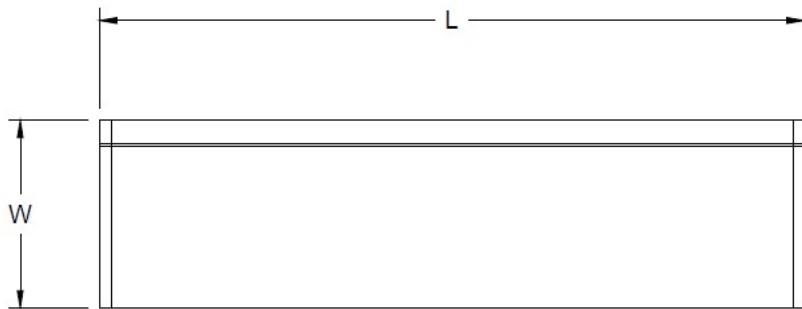

All wall mounted shelves are shipped knocked down. Shelves over 72” have 3 support brackets.

18 GA. 430 S/S SINGLE TIER TABLE MOUNTED SHELF					
MODEL NUMBER	OVERALL SIZE				
	WIDTH W	LENGTH L	HEIGHT H	WEIGHT	QTY PER BOX
18-4-WMS-12X24PR	12	24	11.5	12	1
18-4-WMS-12X36PR	12	36	11.5	17	1
18-4-WMS-12X48PR	12	48	11.5	21	1
18-4-WMS-12X60PR	12	60	11.5	26	1
18-4-WMS-12X72PR	12	72	11.5	30	1
18-4-WMS-12X84PR	12	84	11.5	36	1
18-4-WMS-12X96PR	12	96	11.5	41	1
18-4-WMS-16X24PR	16	24	11.5	17	1
18-4-WMS-16X36PR	16	36	11.5	23	1
18-4-WMS-16X48PR	16	48	11.5	28	1
18-4-WMS-16X60PR	16	60	11.5	34	1
18-4-WMS-16X72PR	16	72	11.5	41	1
18-4-WMS-16X84PR	16	84	11.5	49	1
18-4-WMS-16X96PR	16	96	11.5	56	1