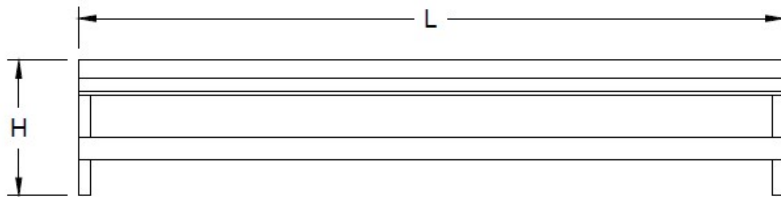

All wall mounted shelves are shipped knocked down. Shelves over 72” have 3 support brackets.

18 GA. 430 S/S SINGLE TIER TABLE MOUNTED SHELF					
MODEL NUMBER	OVERALL SIZE				
	WIDTH W	LENGTH L	HEIGHT H	WEIGHT	QTY PER BOX
18-4-WMS-12X24PR	12	24	11.5	12	1
18-4-WMS-12X36PR	12	36	11.5	17	1
18-4-WMS-12X48PR	12	48	11.5	21	1
18-4-WMS-12X60PR	12	60	11.5	26	1
18-4-WMS-12X72PR	12	72	11.5	30	1
18-4-WMS-12X84PR	12	84	11.5	36	1
18-4-WMS-12X96PR	12	96	11.5	41	1
18-4-WMS-16X24PR	16	24	11.5	17	1
18-4-WMS-16X36PR	16	36	11.5	23	1
18-4-WMS-16X48PR	16	48	11.5	28	1
18-4-WMS-16X60PR	16	60	11.5	34	1
18-4-WMS-16X72PR	16	72	11.5	41	1
18-4-WMS-16X84PR	16	84	11.5	49	1
18-4-WMS-16X96PR	16	96	11.5	56	1